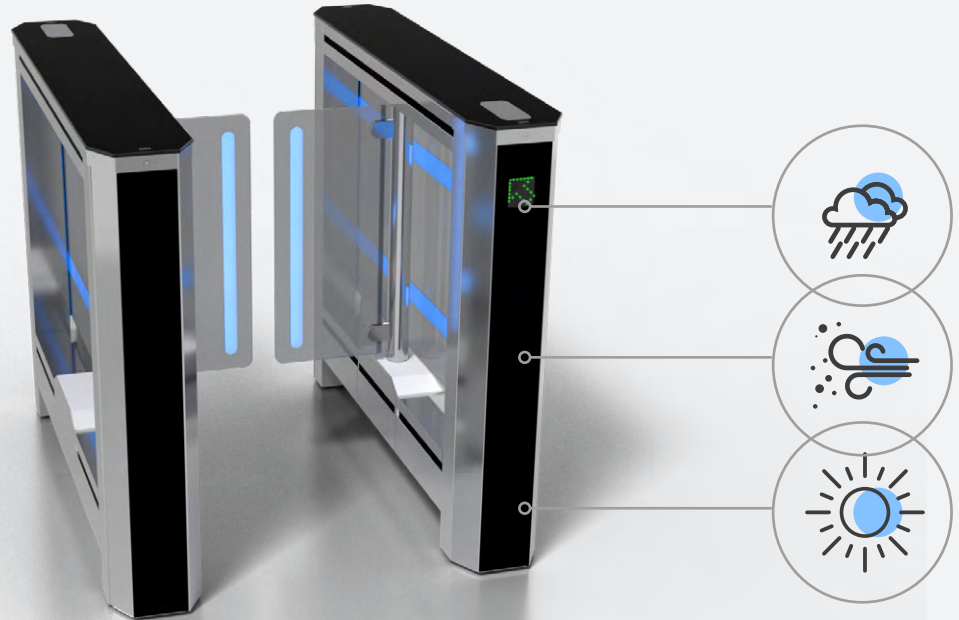

The smart self-diagnosing system

Automatically analyzes the system, detects critical malfunctions, and records error log and warnings.

Bright top LED indication.

Progressive LED lighting clearly indicates the status of the gate and invites customers to enter the store (blue - standby mode; red - passage is prohibited; green - passage is allowed).

Sweeper-WP

Weatherproof solution - IP54

Operates stably in extreme weather conditions without a covering or roof

Temperature fluctuations

- +45 - Max
- -45 - Min

Atmospheric pressure

- 106,7 kPa - Max
- 84 kPa - Min

Relative humidity

- 80% - Max

Operates stably in extreme weather conditions without a covering or roof.

The mechanism is safeguarded by a specially designed housing.

Aerodynamic leaves are designed to be wind-resistant.

Resistant to high humidity and dust.

Protection of motion and safety sensors is guaranteed by the unique design of the turnstile.

Stainless housing guarantees an elegant look of the turnstile after long-term operation.