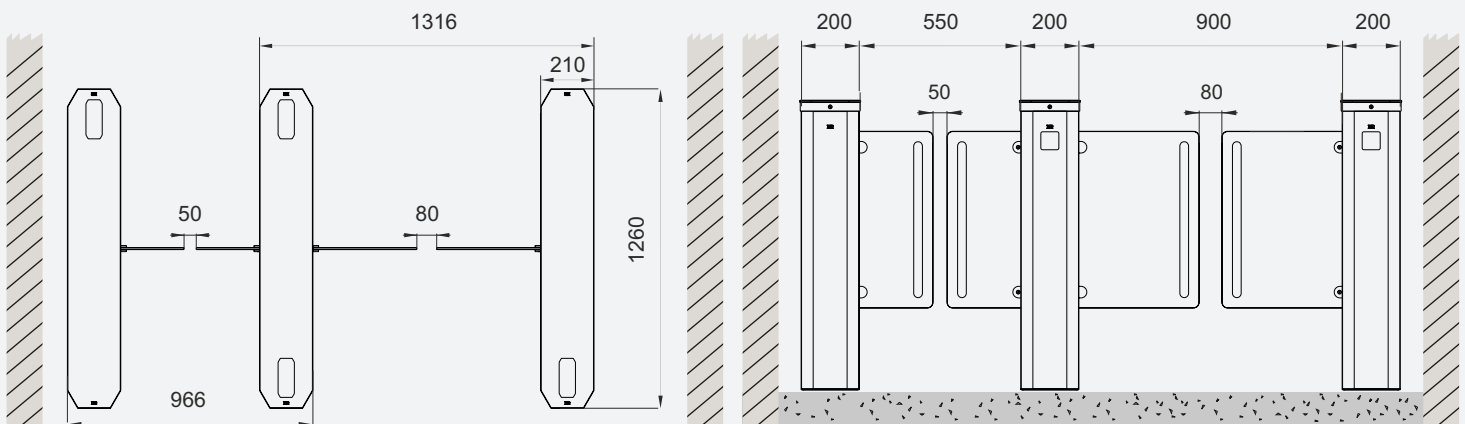

LED lightening of speed gate status

BLUE

- standby mode

GREEN

- passage is allowed

RED

- passage is prohibited

Sweeper-WP

Weatherproof solution - IP54

Technical Specifications

Technical Specifications:

Model	Sweeper-WP
Passage width, mm	550 900
Opening/closing	0,3/0,6
Mechanism	BMDrive® servodrive (BLDC)
Mean time to failure	MCBF 10 000 000 cycles
Blocking system	ToothLock®
Protective level	IP54
Emergency mode	Free exit/entry (could be opening automatically)
Power fail	Fail safe (could be opened manually – standard)