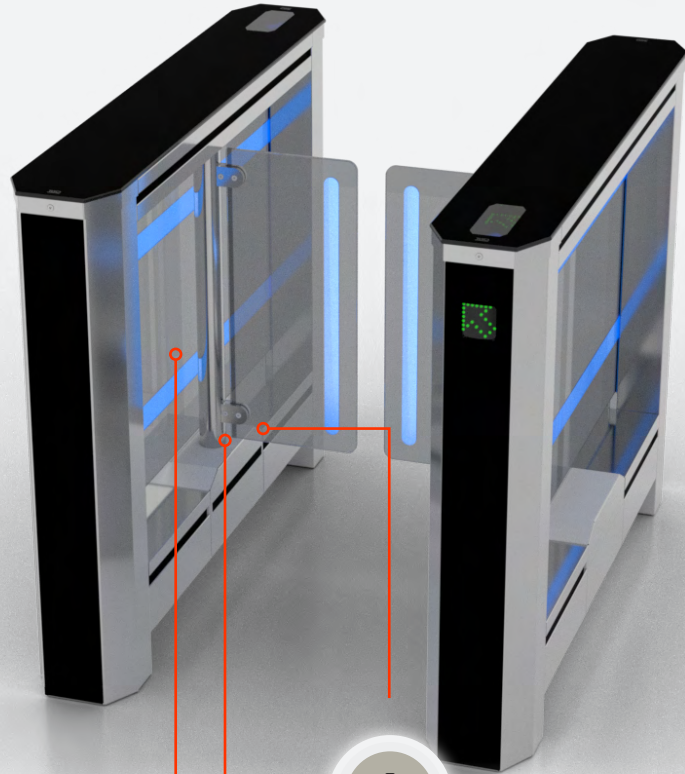

Sweeper-WP

Weatherproof solution - IP54

Key features

IP54

High level of protection rated at IP54

The design of the speed gate provides reliable protection of equipment against the influence of the outdoor environment: high level of humidity, dust, wind, high/low temperature, etc.

The smart self-diagnosing system

Automatically analyzes the system, detects critical malfunctions, and records error log and warnings.

Bright top LED indication.

Progressive LED lighting clearly indicates the status of the gate and invites customers to enter the store (blue - standby mode; red - passage is prohibited; green - passage is allowed).